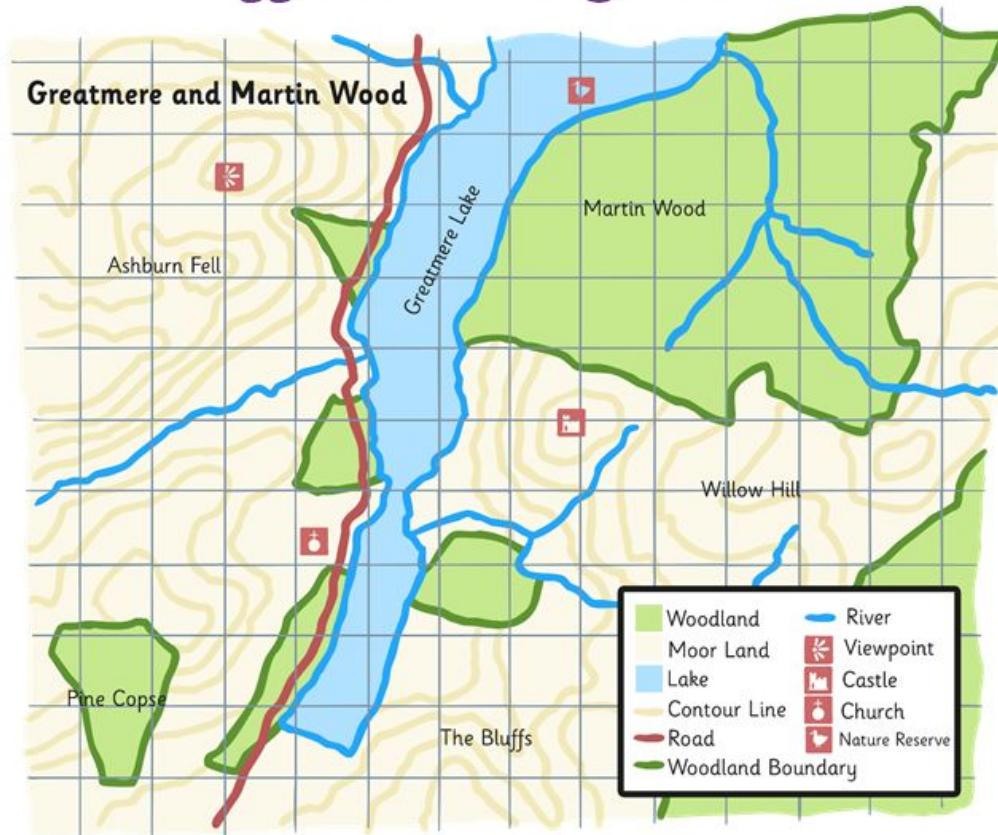

Geography

Today we will learn to:

- follow compass directions.
- recognise map symbols.

Marvellous Map Symbols

Key words

direction

compass

map

Map Symbols

Map symbols are a quick and easy way to show us what different things or places can be found in an area such as:

Photographs or writing would take up too much space and be too confusing on a map!

Different Symbols

Key features of a map:

My Local Area

A title to show what the map is all about e.g. *Road map of Sheffield.*

A compass rose - shows direction to help the reader.

Different colours show important things such as green for forests and blue for water e.g. lakes, rivers, seas and oceans.

Map Symbols - An easy and simple way to show objects and important things on a map.

A key/legend - Objects and important things on a map are shown by symbols. A key helps us understand the map symbols.