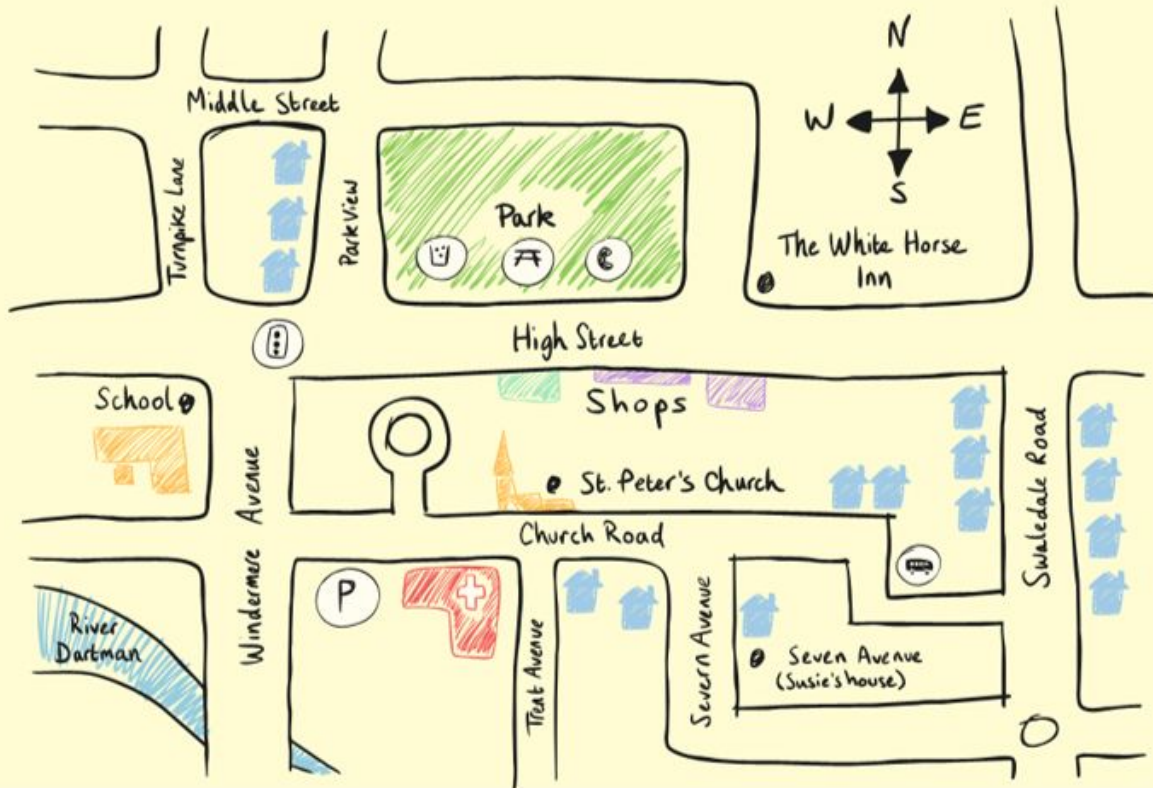

Different Symbols

Key features of a map:

My Local Area

A title to show what the map is all about e.g. *Road map of Sheffield.*

A compass rose - shows direction to help the reader.

Different colours show important things such as green for forests and blue for water e.g. lakes, rivers, seas and oceans.

Map Symbols - An easy and simple way to show objects and important things on a map.

A key/legend - Objects and important things on a map are shown by symbols. A key helps us understand the map symbols.

My Local Area

- Residential
- Retail
- Community
- Recreation
- Medical
- Bus stop
- Telephone
- Park
- litter Bin
- Traffic lights
- Parking

<https://osmaps.ordnancesurvey.co.uk/51.30353,-0.08305,15/poi-overview/1,2,3,4,5,9,10,32,33,34,35,37,59,60,61,62,63,1518034759570,1533904305062>