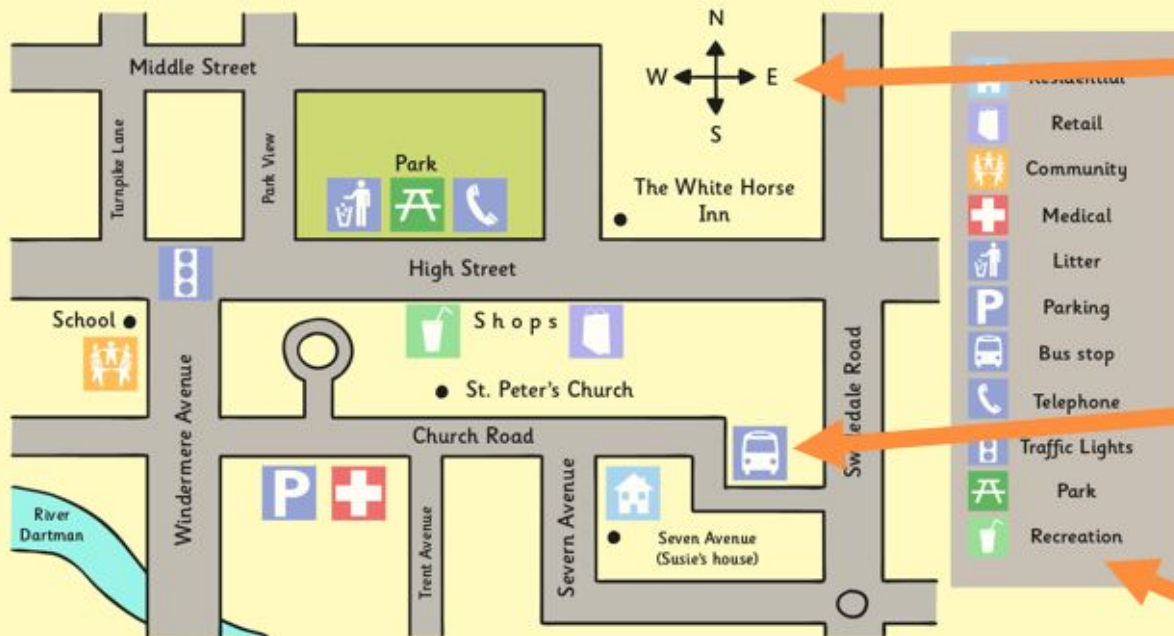

Map Symbols

Map symbols are a quick and easy way to show us what different things or places can be found in an area such as:

Photographs or writing would take up too much space and be too confusing on a map!

Different Symbols

Key features of a map:

My Local Area

A title to show what the map is all about e.g. *Road map of Sheffield.*

A compass rose - shows direction to help the reader.

Different colours show important things such as green for forests and blue for water e.g. lakes, rivers, seas and oceans.

Map Symbols - An easy and simple way to show objects and important things on a map.

A key/legend - Objects and important things on a map are shown by symbols. A key helps us understand the map symbols.

My Local Area

- Residential
- Retail
- Community
- Recreation
- Medical
- Bus stop
- Telephone
- Park
- litter Bin
- Traffic lights
- Parking

<https://osmaps.ordnancesurvey.co.uk/51.30353,-0.08305,15/poi-overview/1,2,3,4,5,9,10,32,33,34,35,37,59,60,61,62,63,1518034759570,1533904305062>